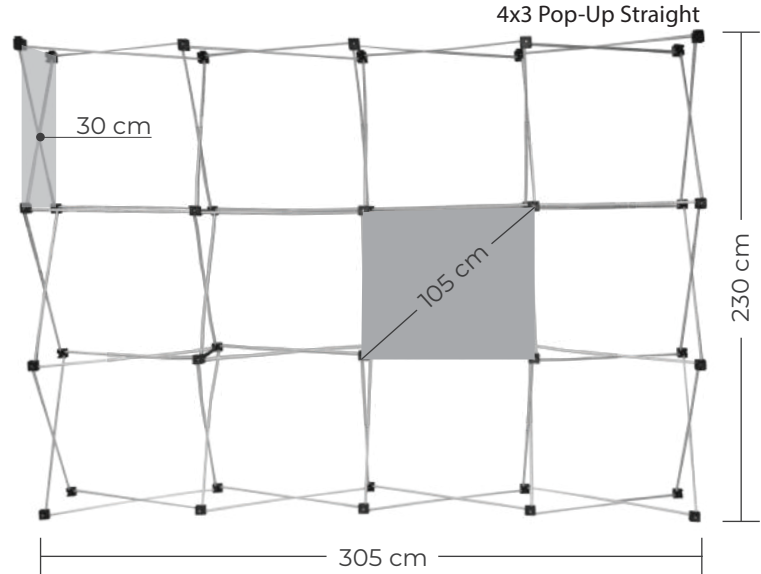

Spring Pop-Up Stand (Straight)

Product Specification

Model Number	Popup-Wallstraig
Application	Advertising Display Banners
Material	Aluminium Structure
Size (L x H)	3 x 3s (228cm x 226cm)
	4 x 3s (305cm x 230cm)