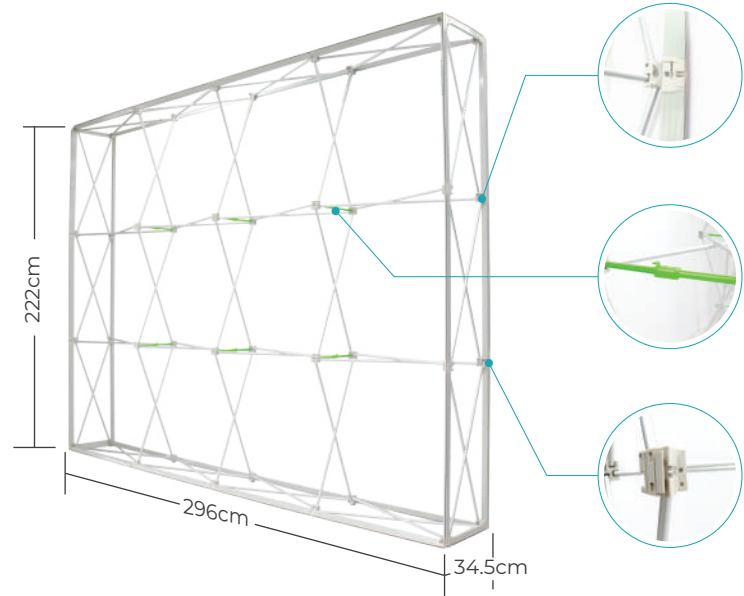

SEG POP-UP FOR FABRIC (silicone edge)

Product Specification

Model Number	SEGPOP-UP
Application	Advertising Display Banners
Material	Aluminium Structure & Silicone Edge
Size (L x H)	3 x 3s (224 x 222 cm)
	4 x 3s (296 x 222 cm)
Light	NO